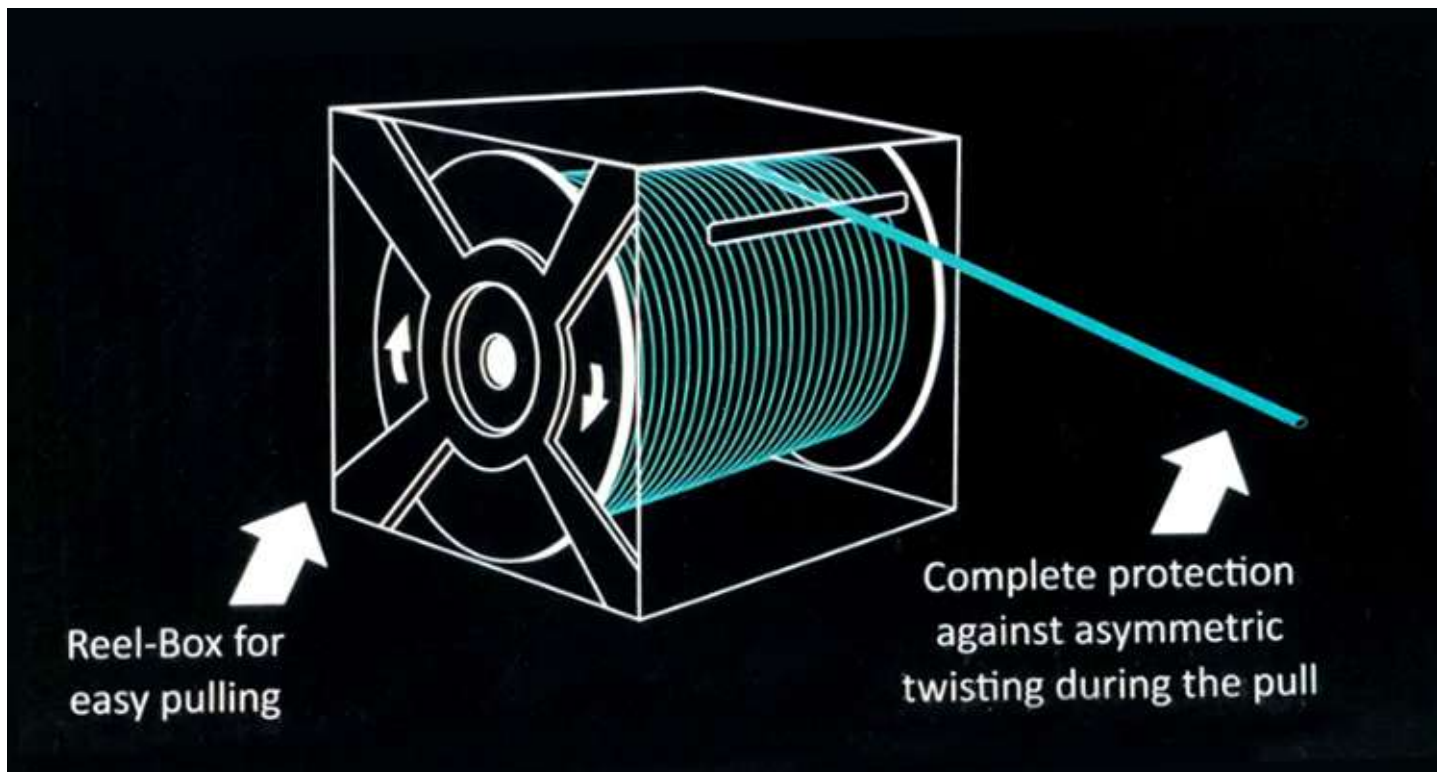

دفتر شرکت: تهران، پاسداران، خیابان دولت، نرسیده به دیباجی، نبش خیابان محسنیان، پلاک ۴۳، واحد ۲
واحد فروش: ۰۲۲۷۸۶۷۴۹-۲۲۷۸۴۵۶۹-۰۴۹۱۷-۰۹۳۸۱۰-۰۴۹۱۷-۰۹۱۲۱۰
کارخانه: تهران، جاده آبدلی، منطقه صنعتی خرمدشت، بلوار اصلی خرمدشت، خیابان سوم غربی، پلاک ۹۱

E-mail: info@dsviana.com

www.dsviana.com

High Quality Connection & Long Lasting Cooperation